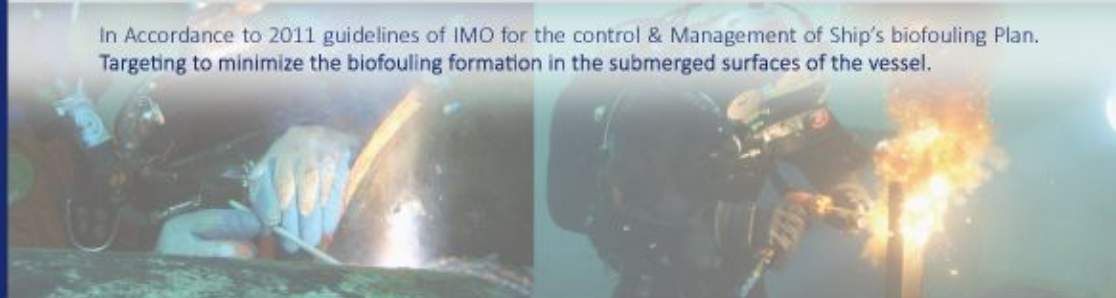

In Water Services (Hull Cleaning/Propeller Polishing)

In Accordance to 2011 guidelines of IMO for the control & Management of Ship's biofouling Plan. Targeting to minimize the biofouling formation in the submerged surfaces of the vessel.